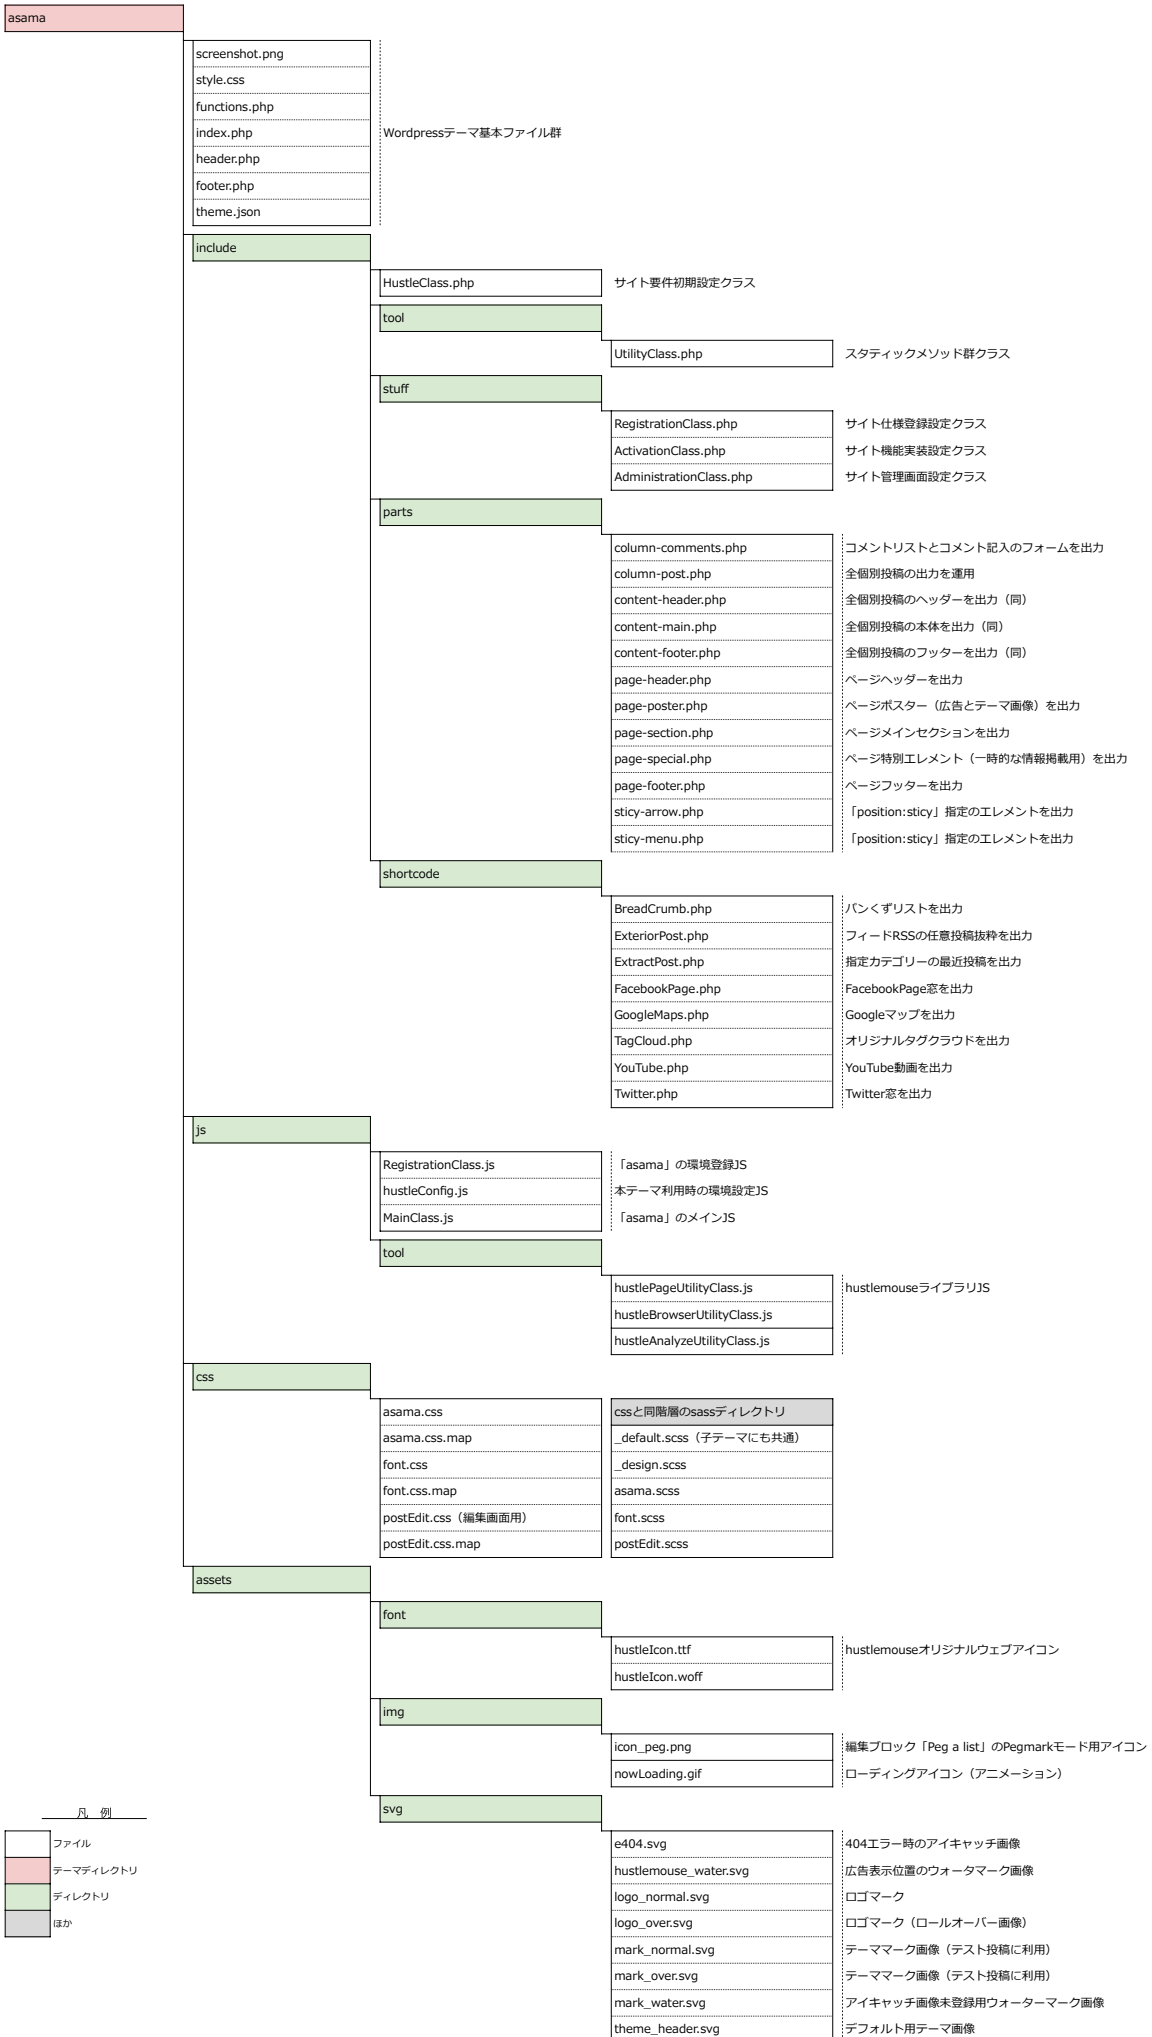

Organization Chart of files for 'asama' that is the theme for Wordpress

凡例